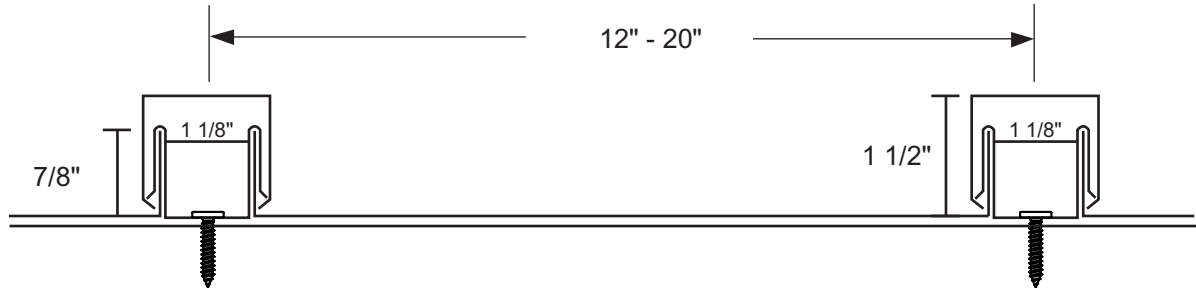

## MRS Batten System Panel

.032 Aluminum,  
22 or 24 ga Galvalume,  
16 oz Copper  
12" to 20" o.c.

Non-directional panels perfect for challenging projects

**Material:** .032 Aluminum, 22 or 24 ga Galvalume, 16 oz Copper  
12" to 20" o.c.

**Features:** Flat

**Requirements:** Solid substrate  
30# Felt or Ice & Water Shield  
Clips spaced at 20" o.c. max (2 Fasteners per Clip)  
Minimum Roof Pitch: 3" on 12"

**Finish:** Kynar 500