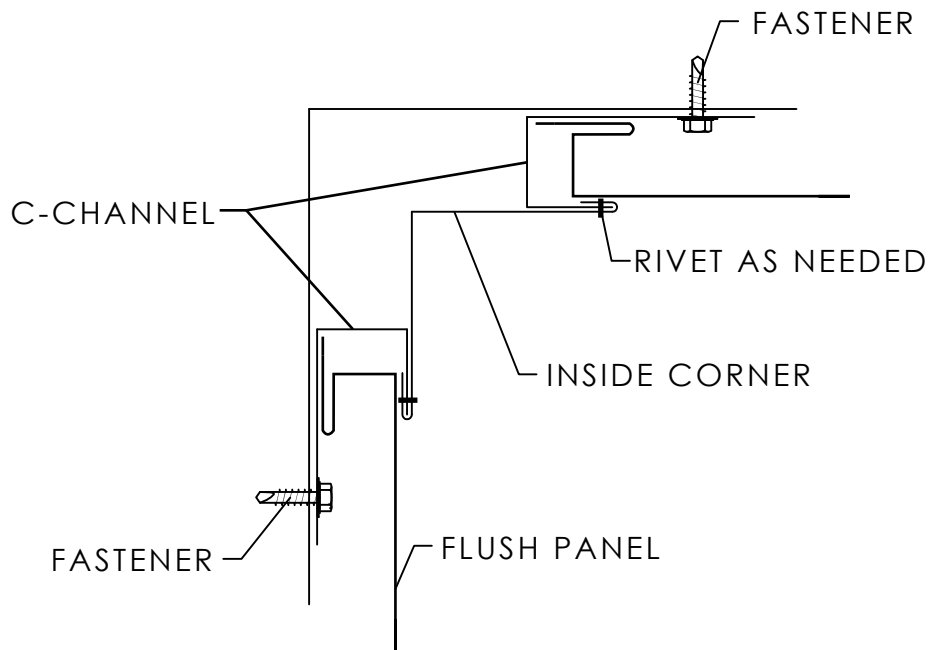

*MRS Flush Panel - Outside Corner*

*MRS Flush Panel - Inside Corner*

7670 Mikron Drive  
Stanley, NC 28164  
704-820-3110

SUBJECT: DETAILS

SYSTEM: MRS FLUSH PANEL

DATE:

SCALE: NONE

REV:

REV:

DRAWING  
NO

MRS Flush Panel - Base

MRS Flush Panel - Top Flashing

7670 Mikron Drive  
Stanley, NC 28164  
704-820-3110

SUBJECT: DETAILS

SYSTEM: MRS FLUSH PANEL

DATE:

SCALE: NONE

REV:

DRAWING  
NO

*MRS Flush Panel - Sill*