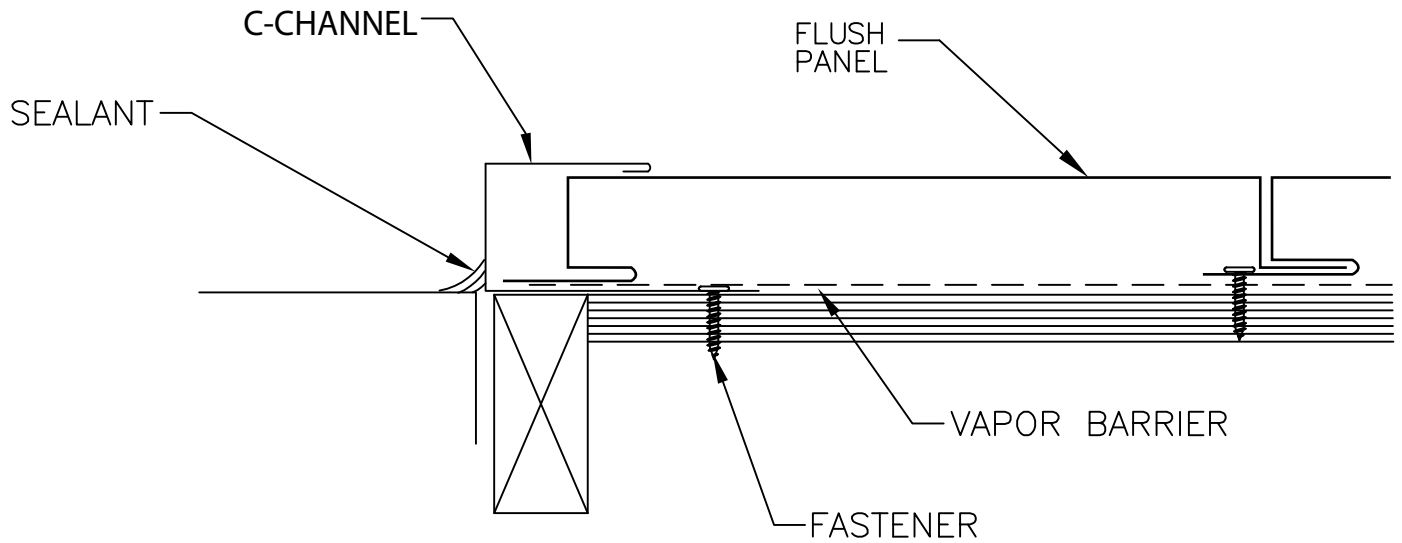

*MRS Flush Panel - Outside Corner*

*MRS Flush Panel - Inside Corner*

7670 Mikron Drive  
Stanley, NC 28164  
704-820-3110

SUBJECT: DETAILS

SYSTEM: MRS FLUSH PANEL

DATE:

SCALE: NONE

REV:

DRAWING  
NO

*MRS Flush Panel - Cap*

*MRS Flush Panel - Jamb*

7670 Mikron Drive  
Stanley, NC 28164  
704-820-3110

SUBJECT: DETAILS

SYSTEM: MRS FLUSH PANEL

DATE:

SCALE: NONE

SCALE: NONE

REV:

DRAWING  
NO

*MRS Flush Panel - Sill*