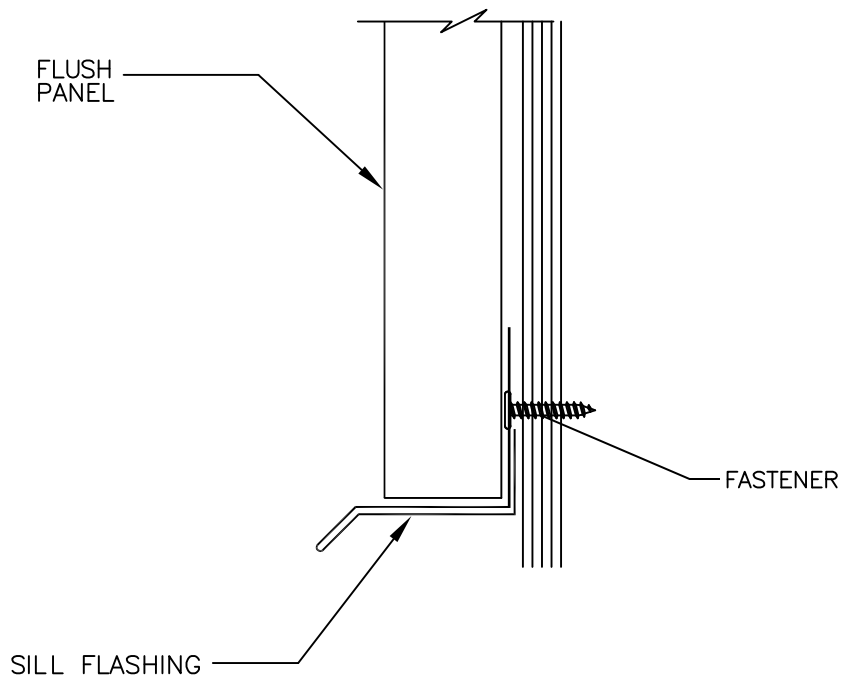

REV:

DRAWING  
NO

MRS Flush Panel - Base

MRS Flush Panel - Top Flashing

7670 Mikron Drive  
Stanley, NC 28164  
704-820-3110

SUBJECT: DETAILS

SYSTEM: MRS FLUSH PANEL

DATE:

SCALE: NONE

REV:

DRAWING  
NO

*MRS Flush Panel - Sill*